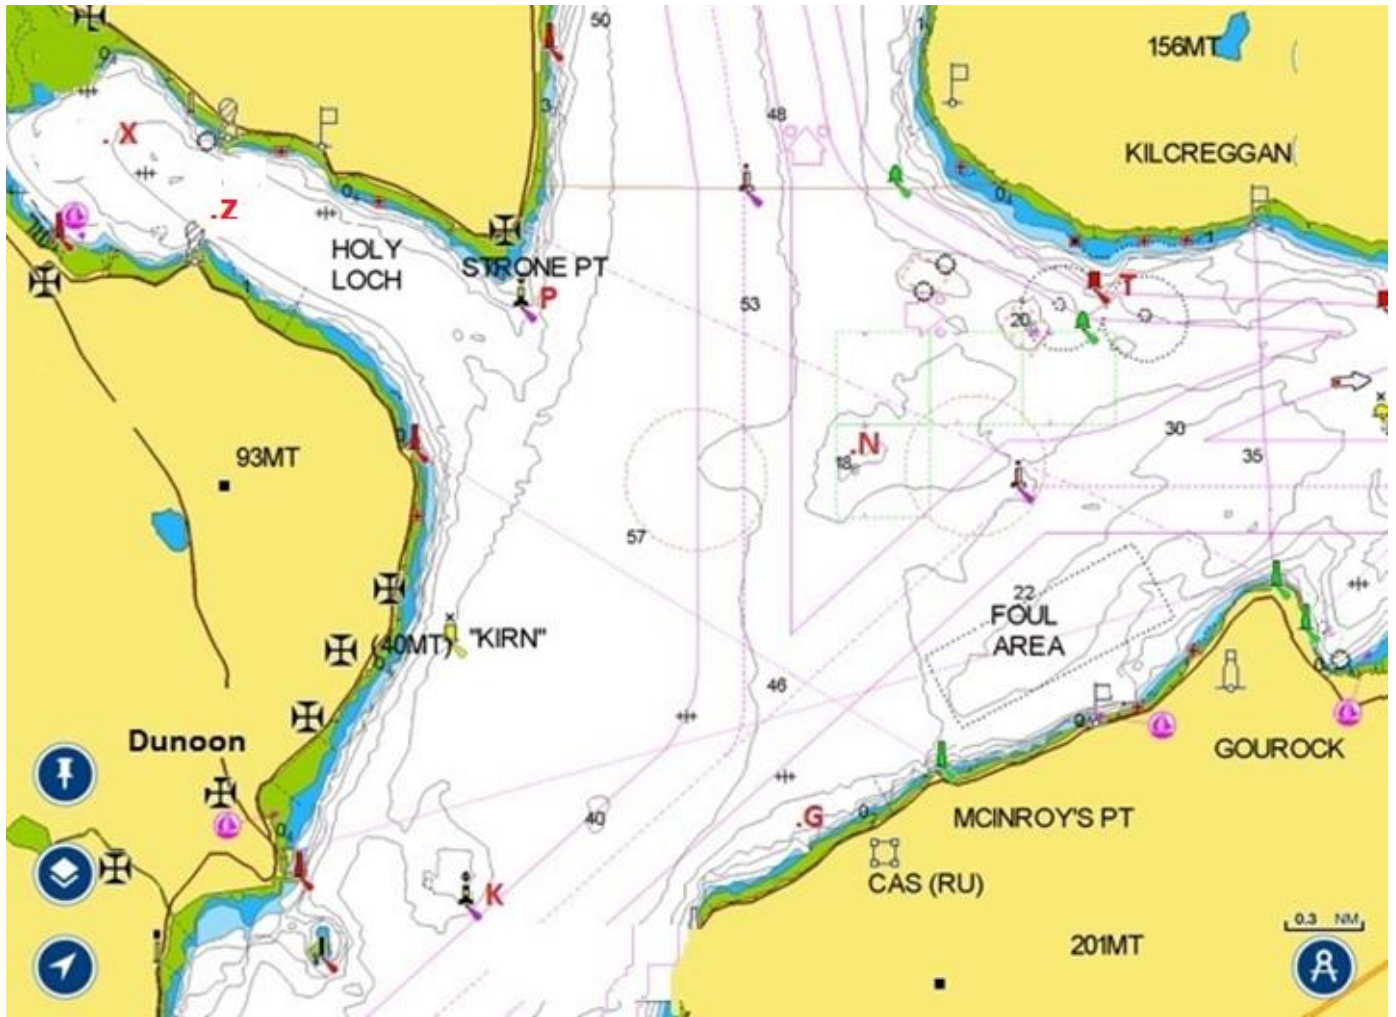

POLARIS COURSE CHART FLEET 3

G LEVAN. RGYC DAY GLO ORANGE CAN

K DUNOON BANK. E CARDINAL B/Y/B

P STRONE. S CARDINAL Y/B No 30

T KILCREGGAN LIT CAN, RED, KIL No 2

N HLSC ORANGE INFLATABLE
04 51 07 W 55 58 02 N

X HLSC ORANGE INFLATABLE 1.8m

Z HLSC ORANGE INFLATABLE 1.8m