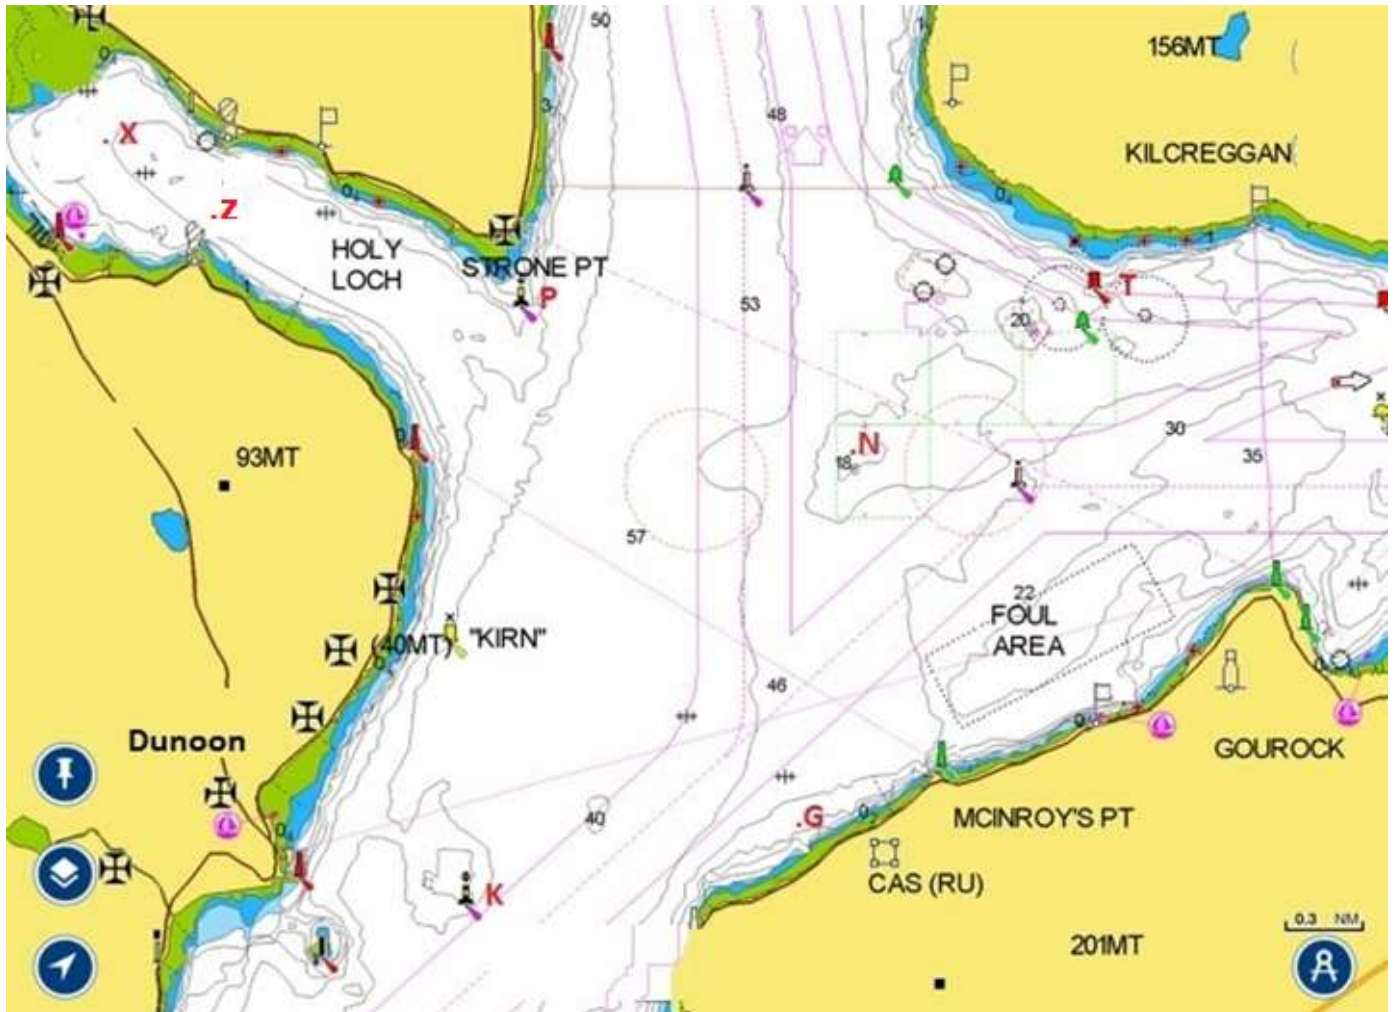

POLARIS COURSE CHART FLEET 3

- G LEVAN. RGYC DAY GLO ORANGE CAN
- K DUNOON BANK. E CARDINAL B/Y/B
- P STRONE. S CARDINAL Y/B No 30
- T KILCREGGAN LIT CAN, RED, KIL No 2
- N HLSC ORANGE INFLATABLE
04 51 07 W 55 58 02 N
- X HLSC ORANGE INFLATABLE 1.8m
- Z HLSC ORANGE INFLATABLE 1.8m